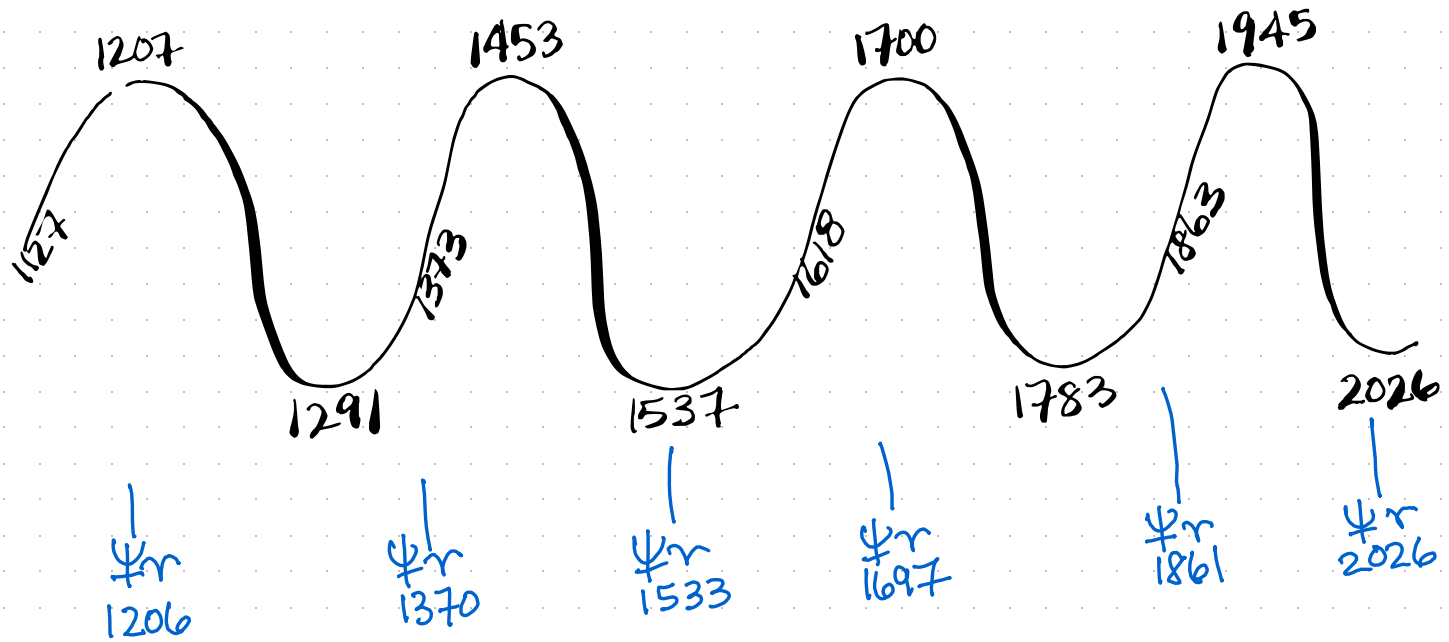

Pluto oob plus Neptune into Aries