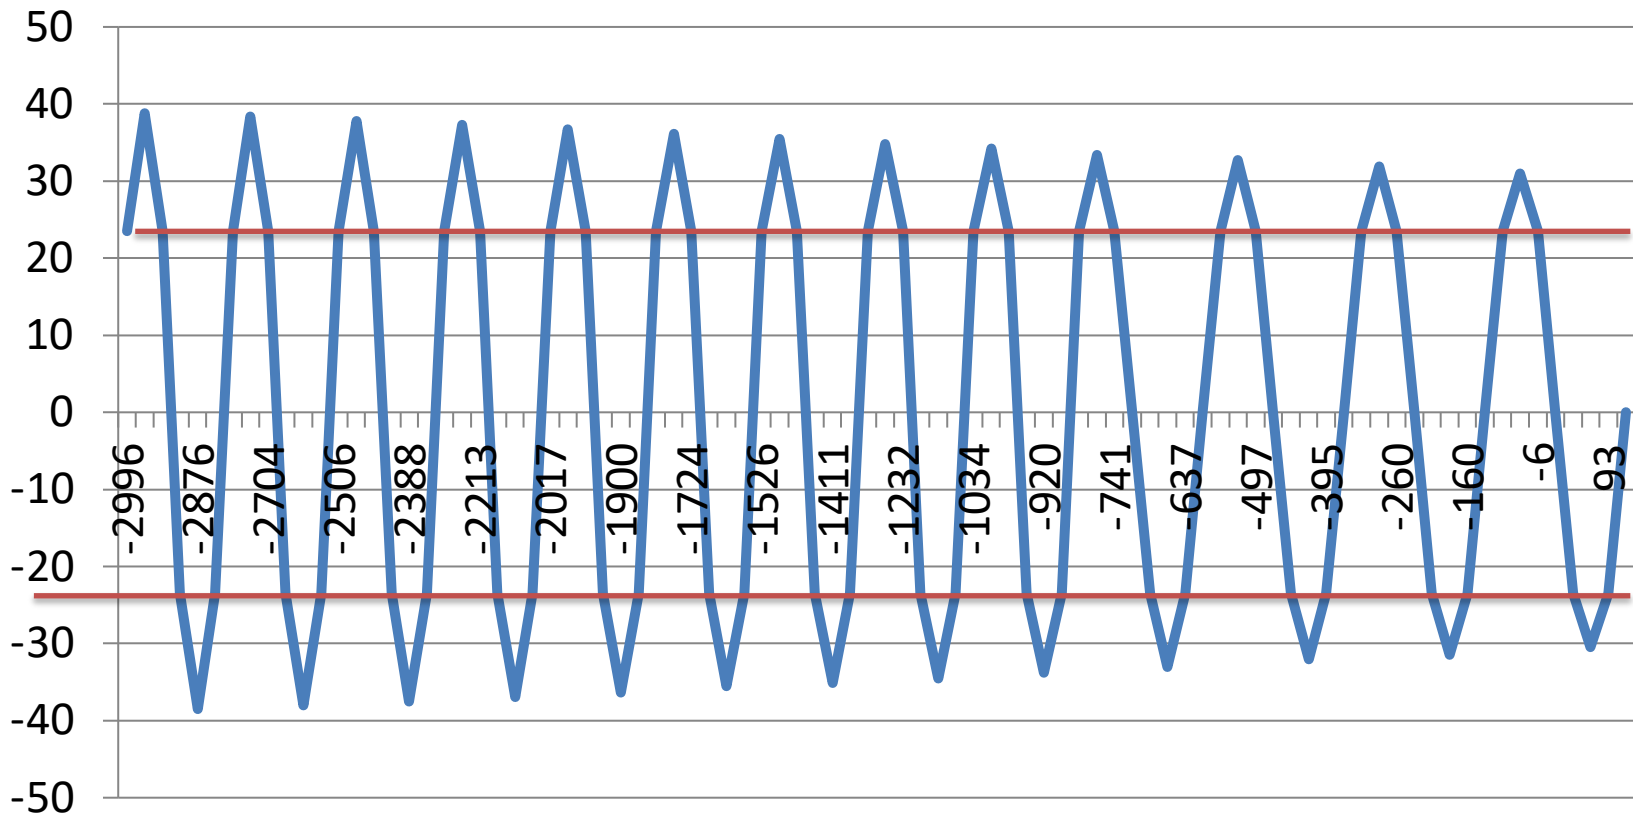

Retrogrades

Mercury

Aug 23—Sep 15, 2023

Mar 21—Apr 25, 2024

Aug 5—Aug 28, 2024

Nov 26—Dec 15, 2024

Mar 15—Apr 7, 2025

21 Virgo—8 Virgo

♂ ♀ 1850 292

♂ ♀ 1892 06°8

♂ ♀ 1966 16°m

♂ ♀ 1993 18°48

♂ ♀ 2103 7°8

♂ ♀ 2164 6°m

+
•
○ **Pluto Out-of-
bounds**

+ other Kuiper Belt objects

○ PLUTO

VEGA 14000 AD
3,000 BC THUBAN
POLARIS NOW

Pluto: Date and Declination

3000 BC - 147 AD

Year

Pluto: Date & Declination 0 - 3000 AD

Paradigm Shift

a paradigm is the consensus reality—based on what the predominant consciousness believes to be true

A paradigm shift occurs when the consensus reality starts to break apart—the paradigm hits its limitations and anomalies occur in such frequency that they cannot be ignored

A paradigm shift has four distinct stages