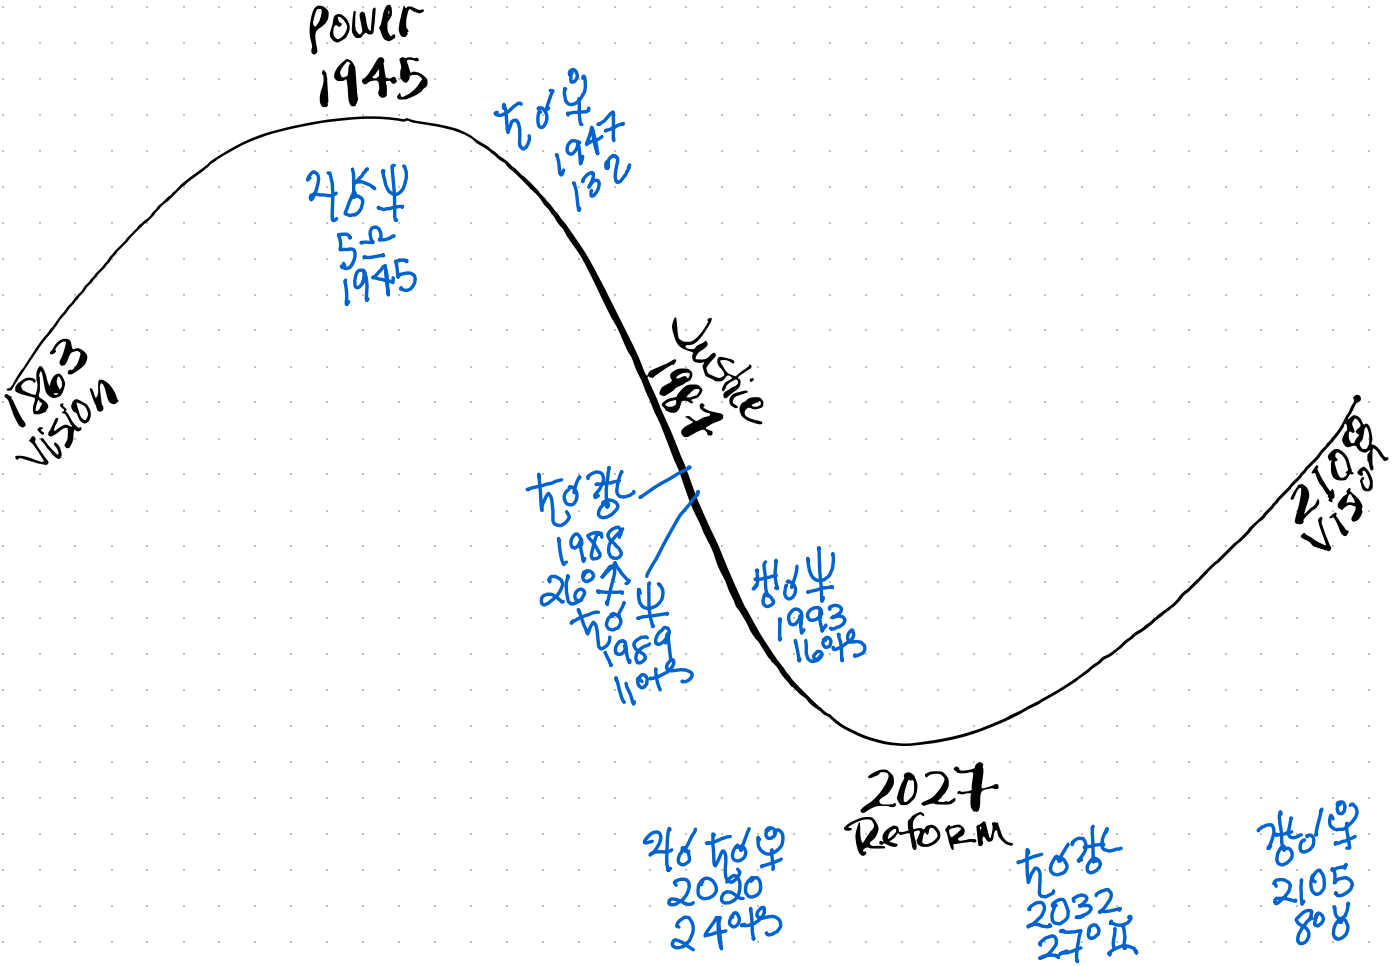

Pluto oob, current cycle