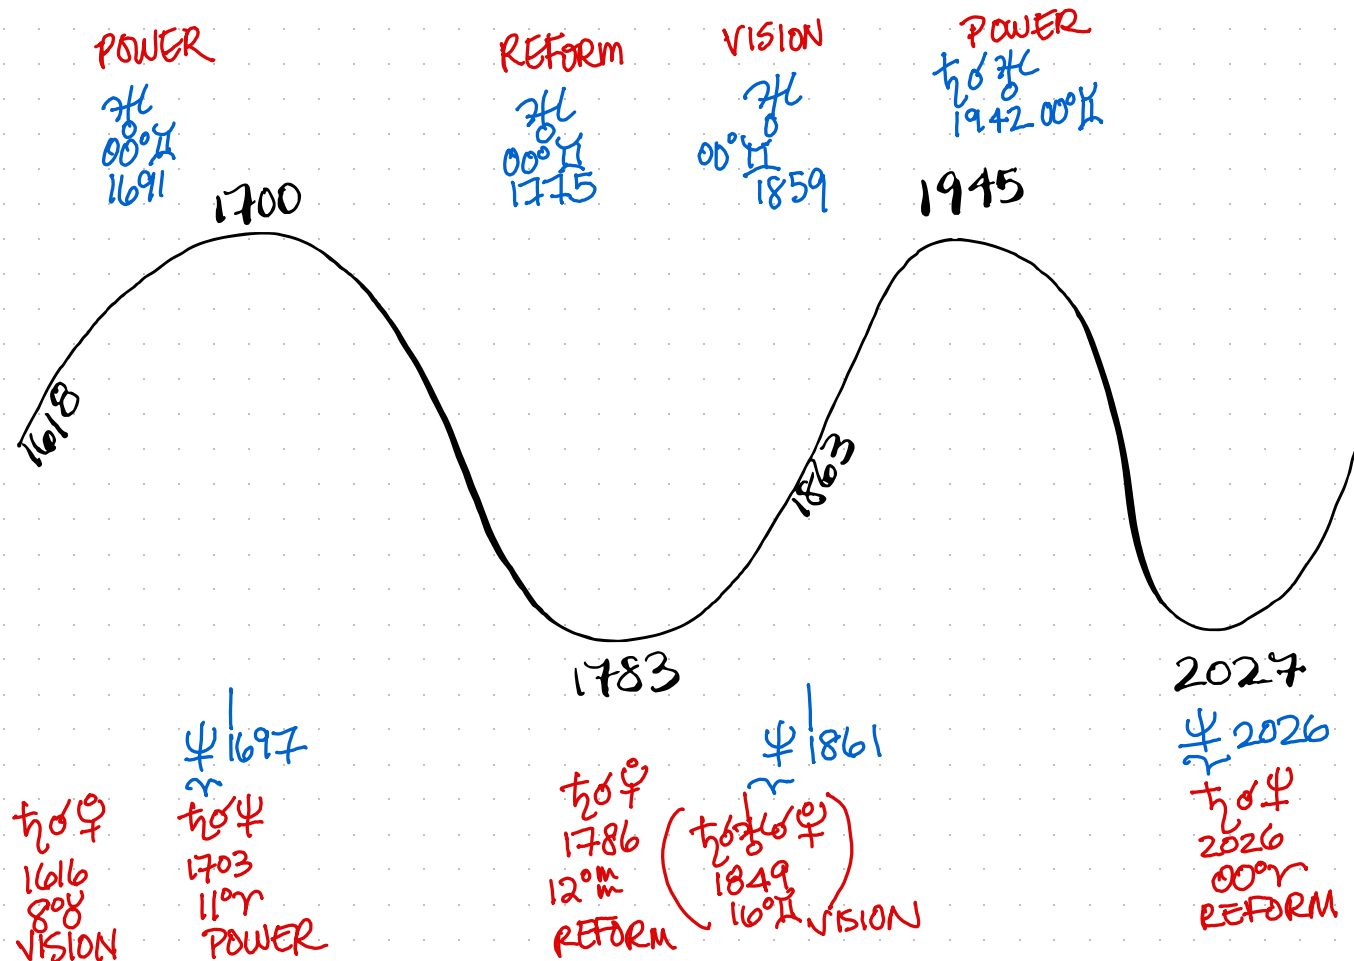

Retrogrades

Mercury

Aug 23—Sep 15, 2023

Mar 21—Apr 25, 2024

Aug 5—Aug 28, 2024

Nov 26—Dec 15, 2024

Mar 15—Apr 7, 2025

21 Virgo—8 Virgo

Mar 2—Apr 13, 2025

11 Aries—25 Pisces

Pluto oob, current cycle

Pluto oob plus Neptune into Aries

Pluto oob plus Neptune into Aries plus Uranus into Gemini plus Saturn triggers

4 1/2

1861	18 m ²		Earth 200yrs
1881	28		
1901	14 1/2		
1921	26 m ²		
1941	118		
1961	26 1/2		transition
1981	4 1/2		
2000	248		Air 200yrs
2020	2 m ^m		
2040	18 1/2		
2060	2 II		

↓

2160 →
2219 →

transition

| Water 200yrs

♂ ♀ ♀

♂ ♀ ♀ 577 BCE 9°8

♀ ♀ 83 BCE 15°8

♀ ♀ 411 CE 23°8

○ PLUTO

VEGA 14000 AD
3,000 BC THUBAN
POLARIS NOW

Pluto: Date and Declination

3000 BC - 147 AD

Year

Pluto: Date & Declination 0 - 3000 AD

Paradigm Shift

a paradigm is the consensus reality—based on what the predominant consciousness believes to be true